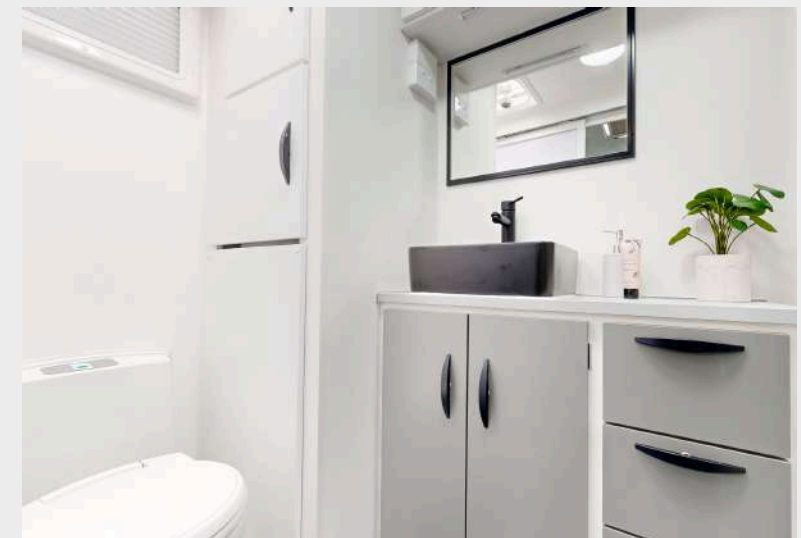

JASPER

This bright & light scheme emphasizes the contrast between the several cool tones creating a uniformed palette.

*SUPREME MODEL PICTURED

A OVERHEAD CUPBOARDS
NX620 Arctic White Matt

B BASE CUPBOARDS
NX632 Onyx Grey Matt

C SPLASHBACK
Opal

D BENCHTOP
Tosco Marble SM

E UPHOLSTERY
Viva Storm

F FLOORING
Dark Swan Grey

G CURTAIN/DOONA
Vista Shadow