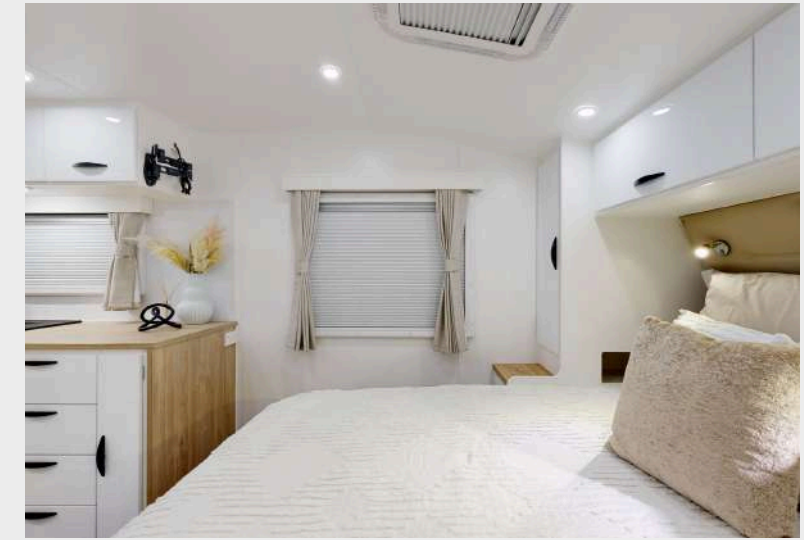

OPAL (LIGHT)

Warm, neutral tones create a coastal ambience and a scheme that will remain timeless throughout all seasons.

A CUPBOARDS
NX306 White

B SPLASHBACK
Opal

C BENCHTOP
Luuk Oak

D UPHOLSTERY
Viva Pebble

E FLOORING
Boston Dark

F CURTAIN/DOONA
Vista Pearl

* BLACK PACK OPTIONAL EXTRA