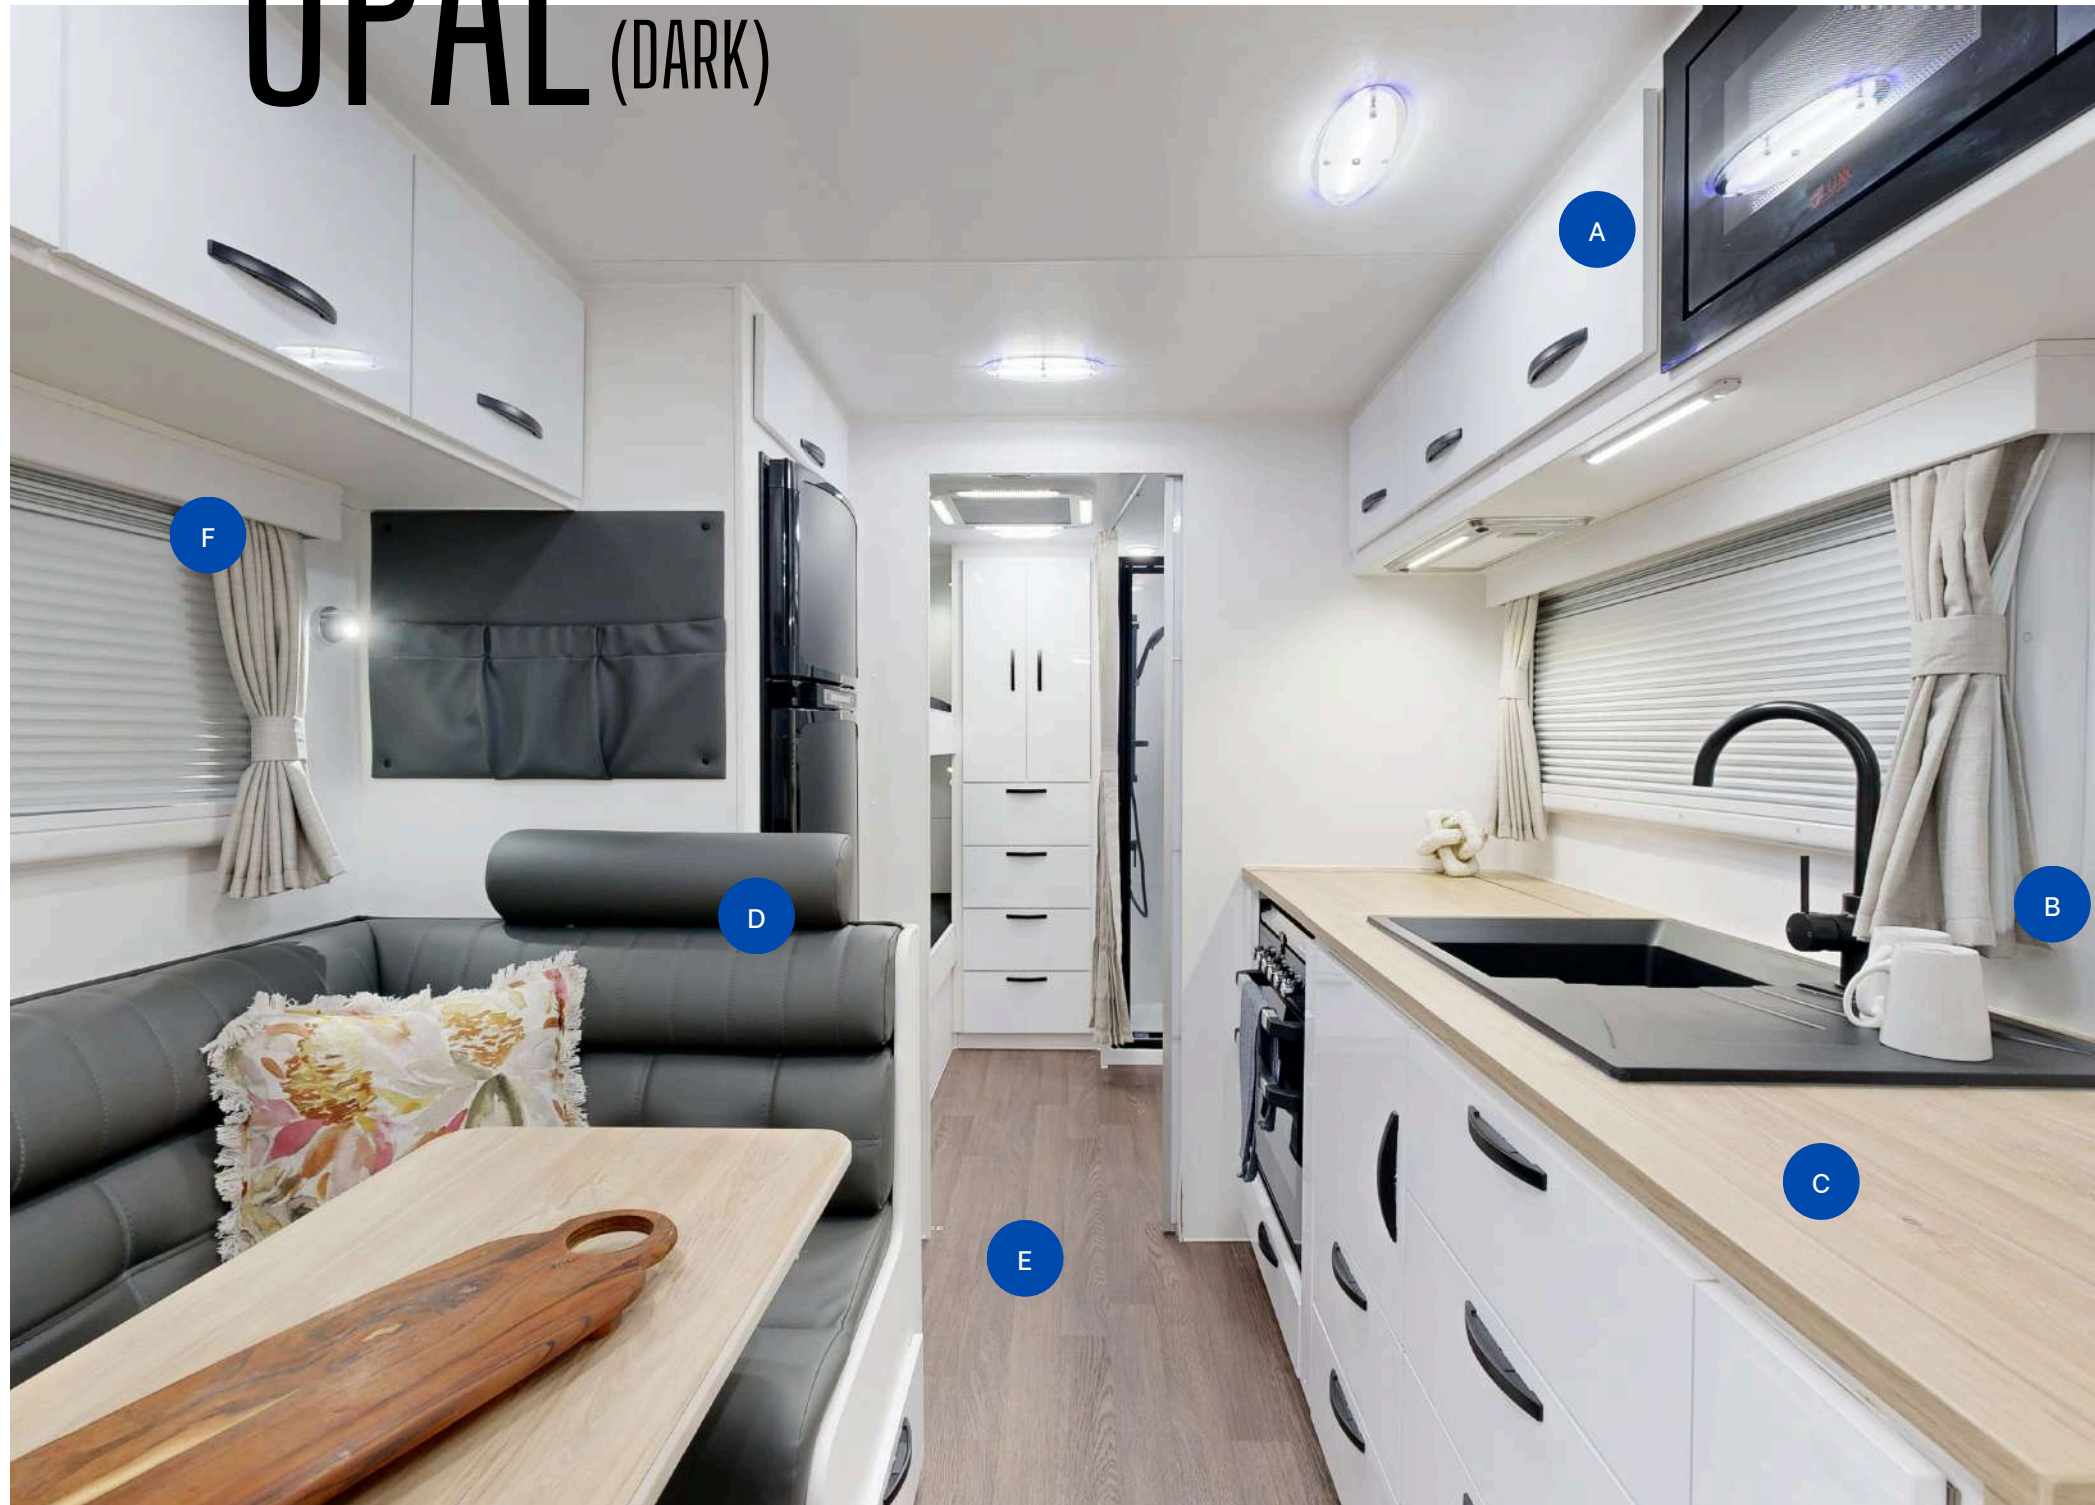

OPAL (DARK)

Warm, neutral tones create a coastal ambience and a scheme that will remain timeless throughout all seasons.

* BLACK PACK OPTIONAL EXTRA

A CUPBOARDS
NX306 White

B SPLASHBACK
Opal

C BENCHTOP
Luuk Oak

D UPHOLSTERY
Vegas Metal

E FLOORING
Boston Dark

F CURTAIN/DOONA
Vista Pearl