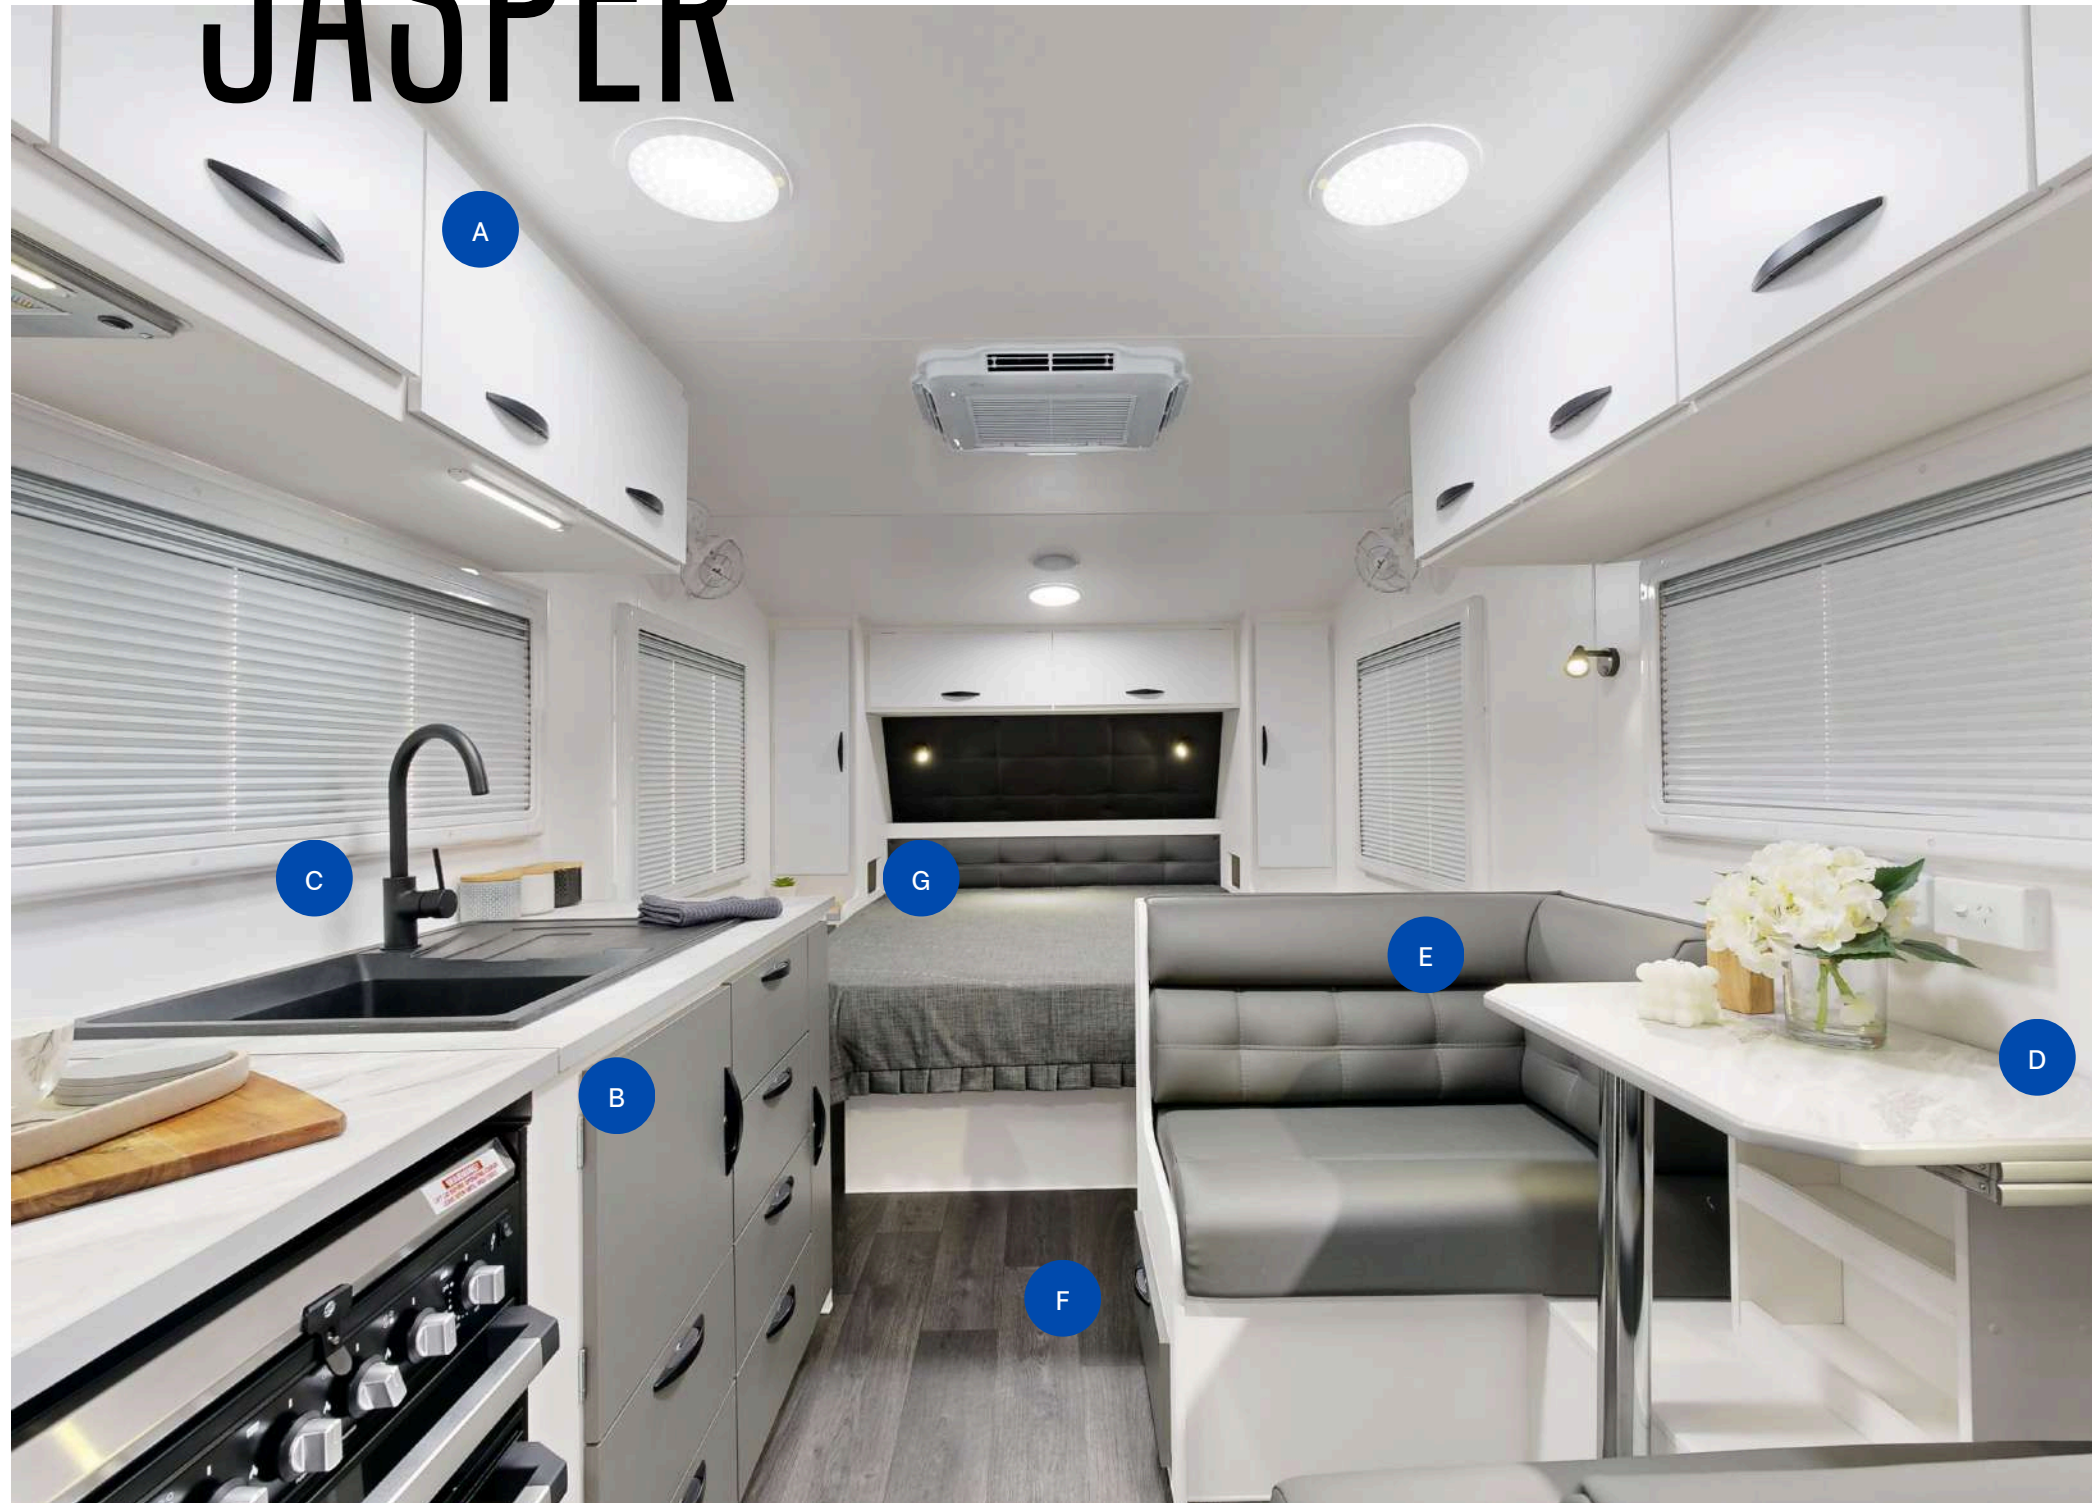

B SPLASHBACK
Vanilla

C BENCHTOP
Romen Terrazzo

D UPHOLSTERY
Viva Blue Steele

E FLOORING
Boston Dark

F CURTAIN/DOONA
Vista Mist

JASPER

This bright & light scheme emphasizes the contrast between the several cool tones creating a uniformed palette.