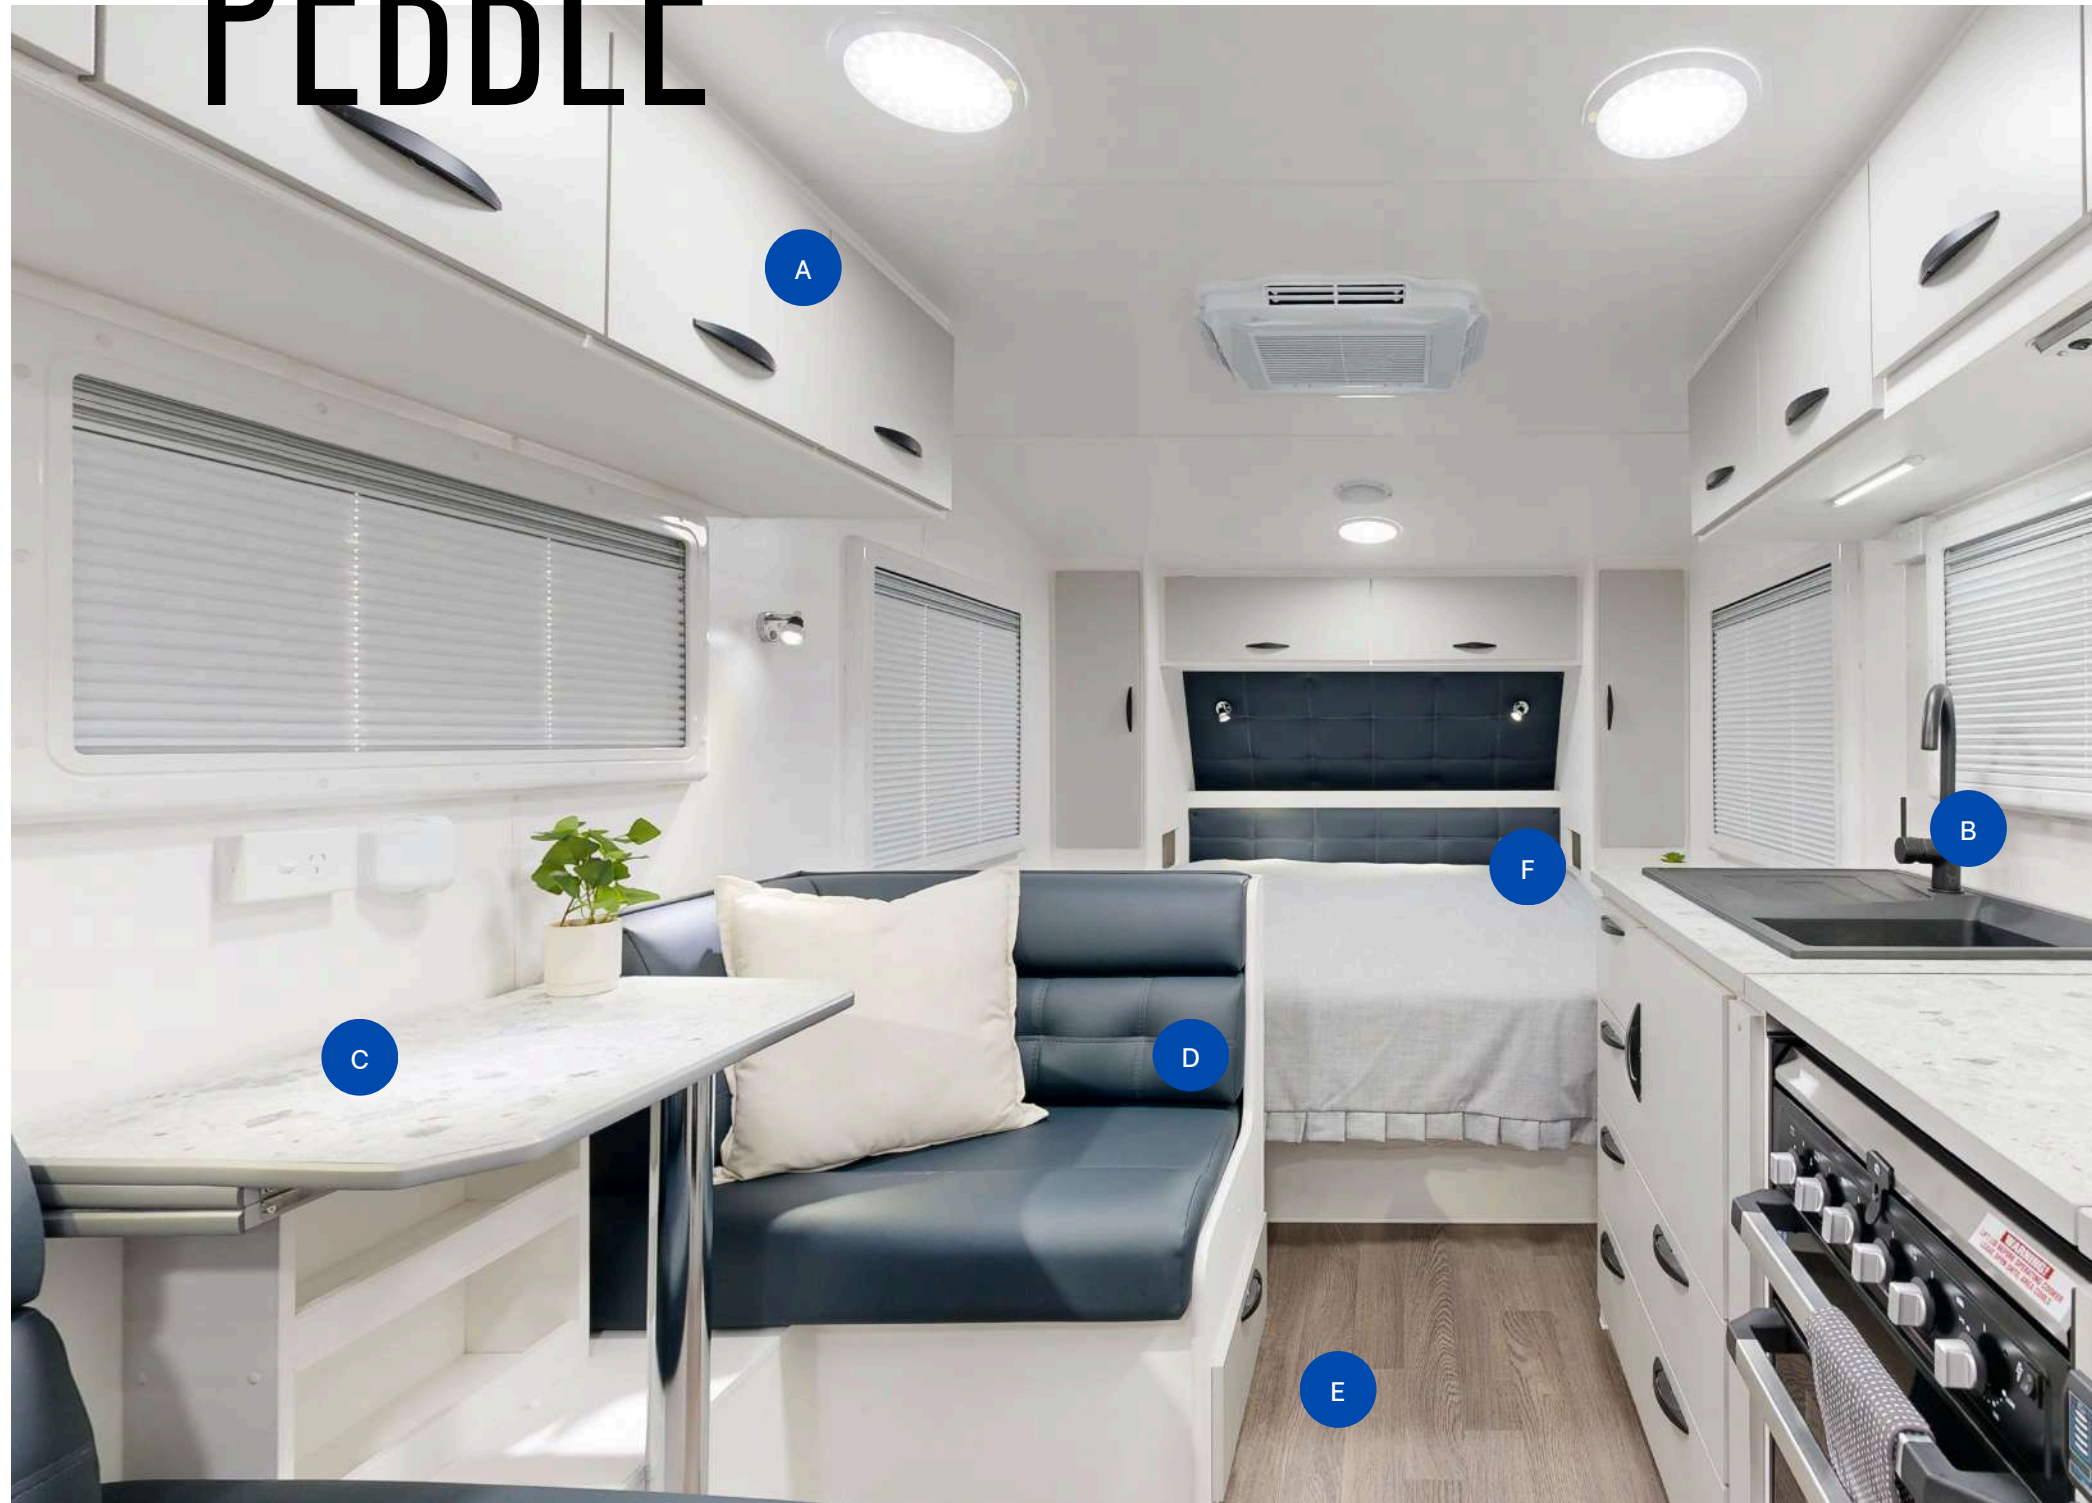

PEBBLE

Textures liven up this cool toned van and enhance its neutral ambience.

A CUPBOARDS
NX633 Lana Grey Matt

B SPLASHBACK
Vanilla

C BENCHTOP
Romen Terrazzo

D UPHOLSTERY
Viva Blue Steele

E FLOORING
Boston Dark

F CURTAIN/DOONA
Vista Mist