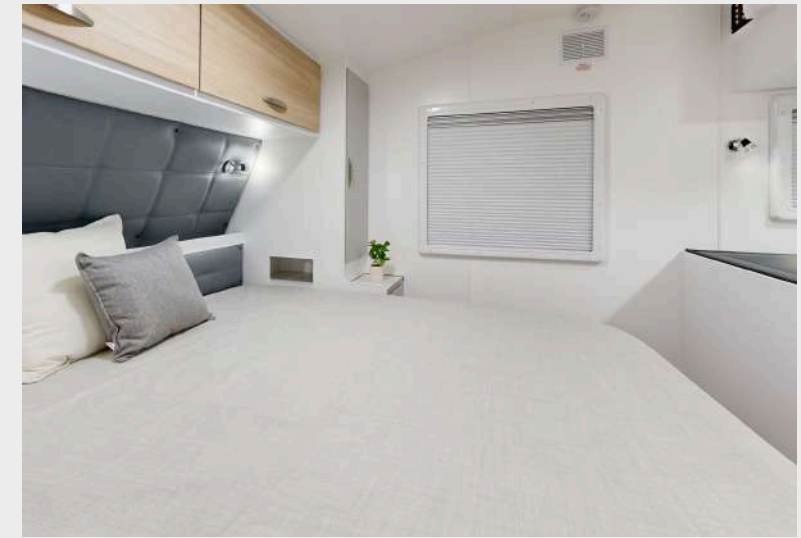

JEWEL

Contrasting and muted colours create a visually neutral scheme which can be customised by the user.

*SUPREME MODEL PICTURED

A OVERHEAD CUPBOARDS
Gaul Elm

B BASE CUPBOARDS
NX633 Lana Grey Matt

C SPLASHBACK
Ash Grey

D BENCHTOP
White Quartz

E UPHOLSTERY
Viva Graphite

F FLOORING
Cognac Blond

G CURTAIN/DOONA
Vista Pebble