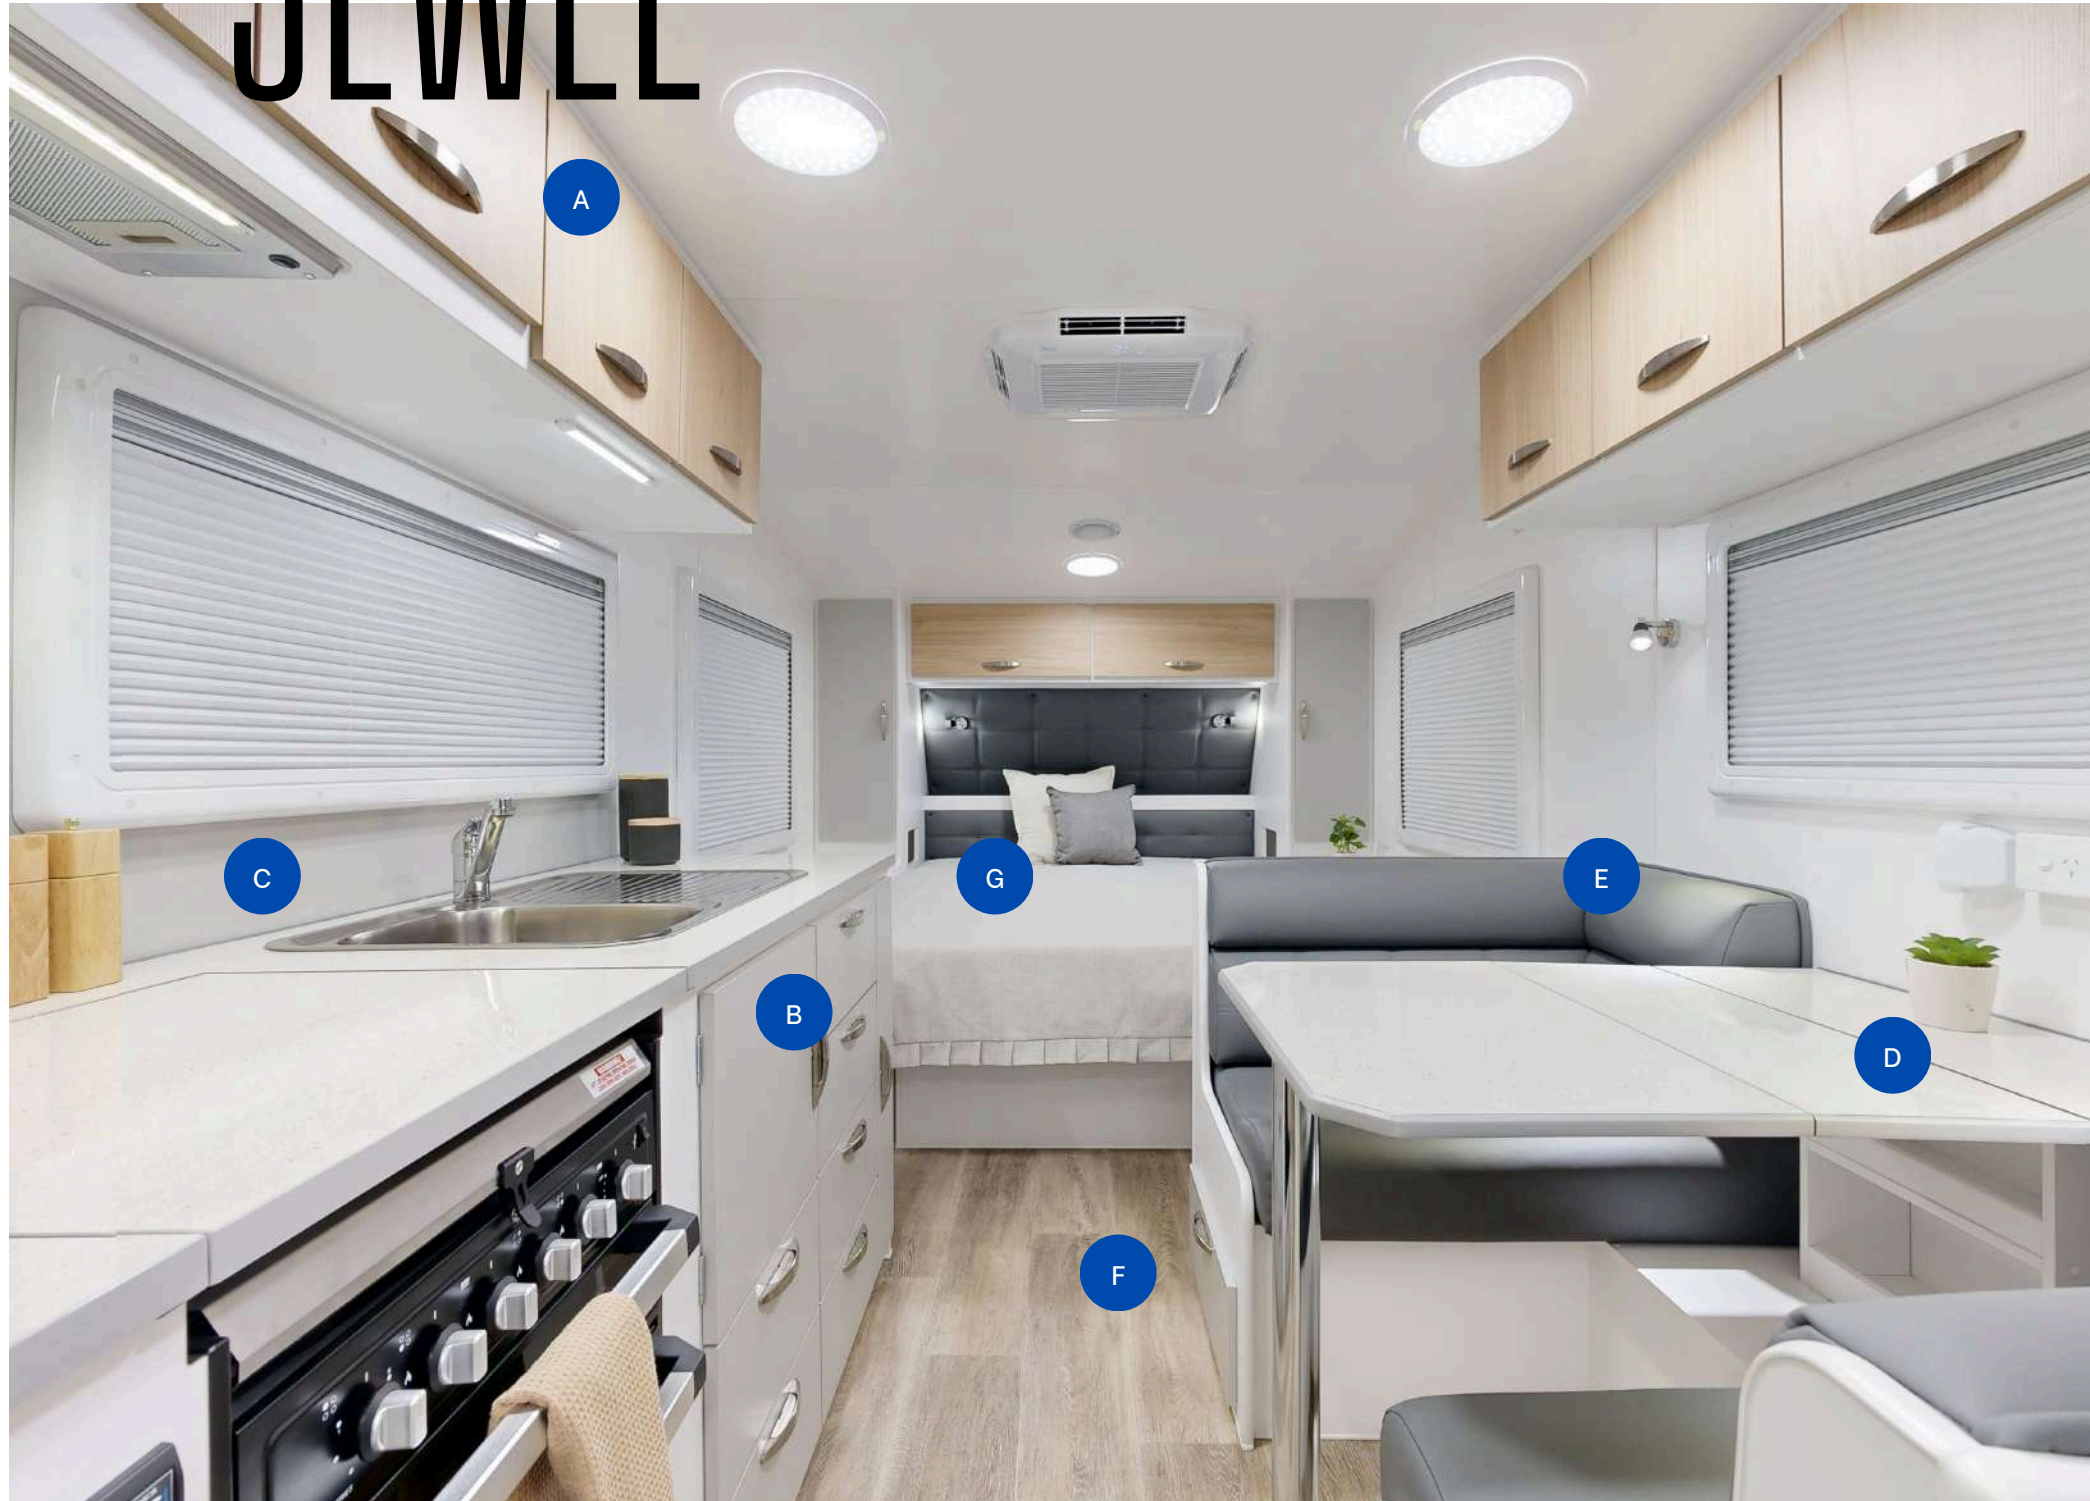

JEWEL

Contrasting and muted colours create a visually neutral scheme which can be customised by the user.

*SUPREME MODEL PICTURED

A OVERHEAD CUPBOARDS
Gaul Elm

B BASE CUPBOARDS
NX633 Lana Grey Matt

C SPLASHBACK
Ash Grey

D BENCHTOP
White Quartz

E UPHOLSTERY
Viva Graphite

F FLOORING
Cognac Blond

G CURTAIN/DOONA
Vista Pebble