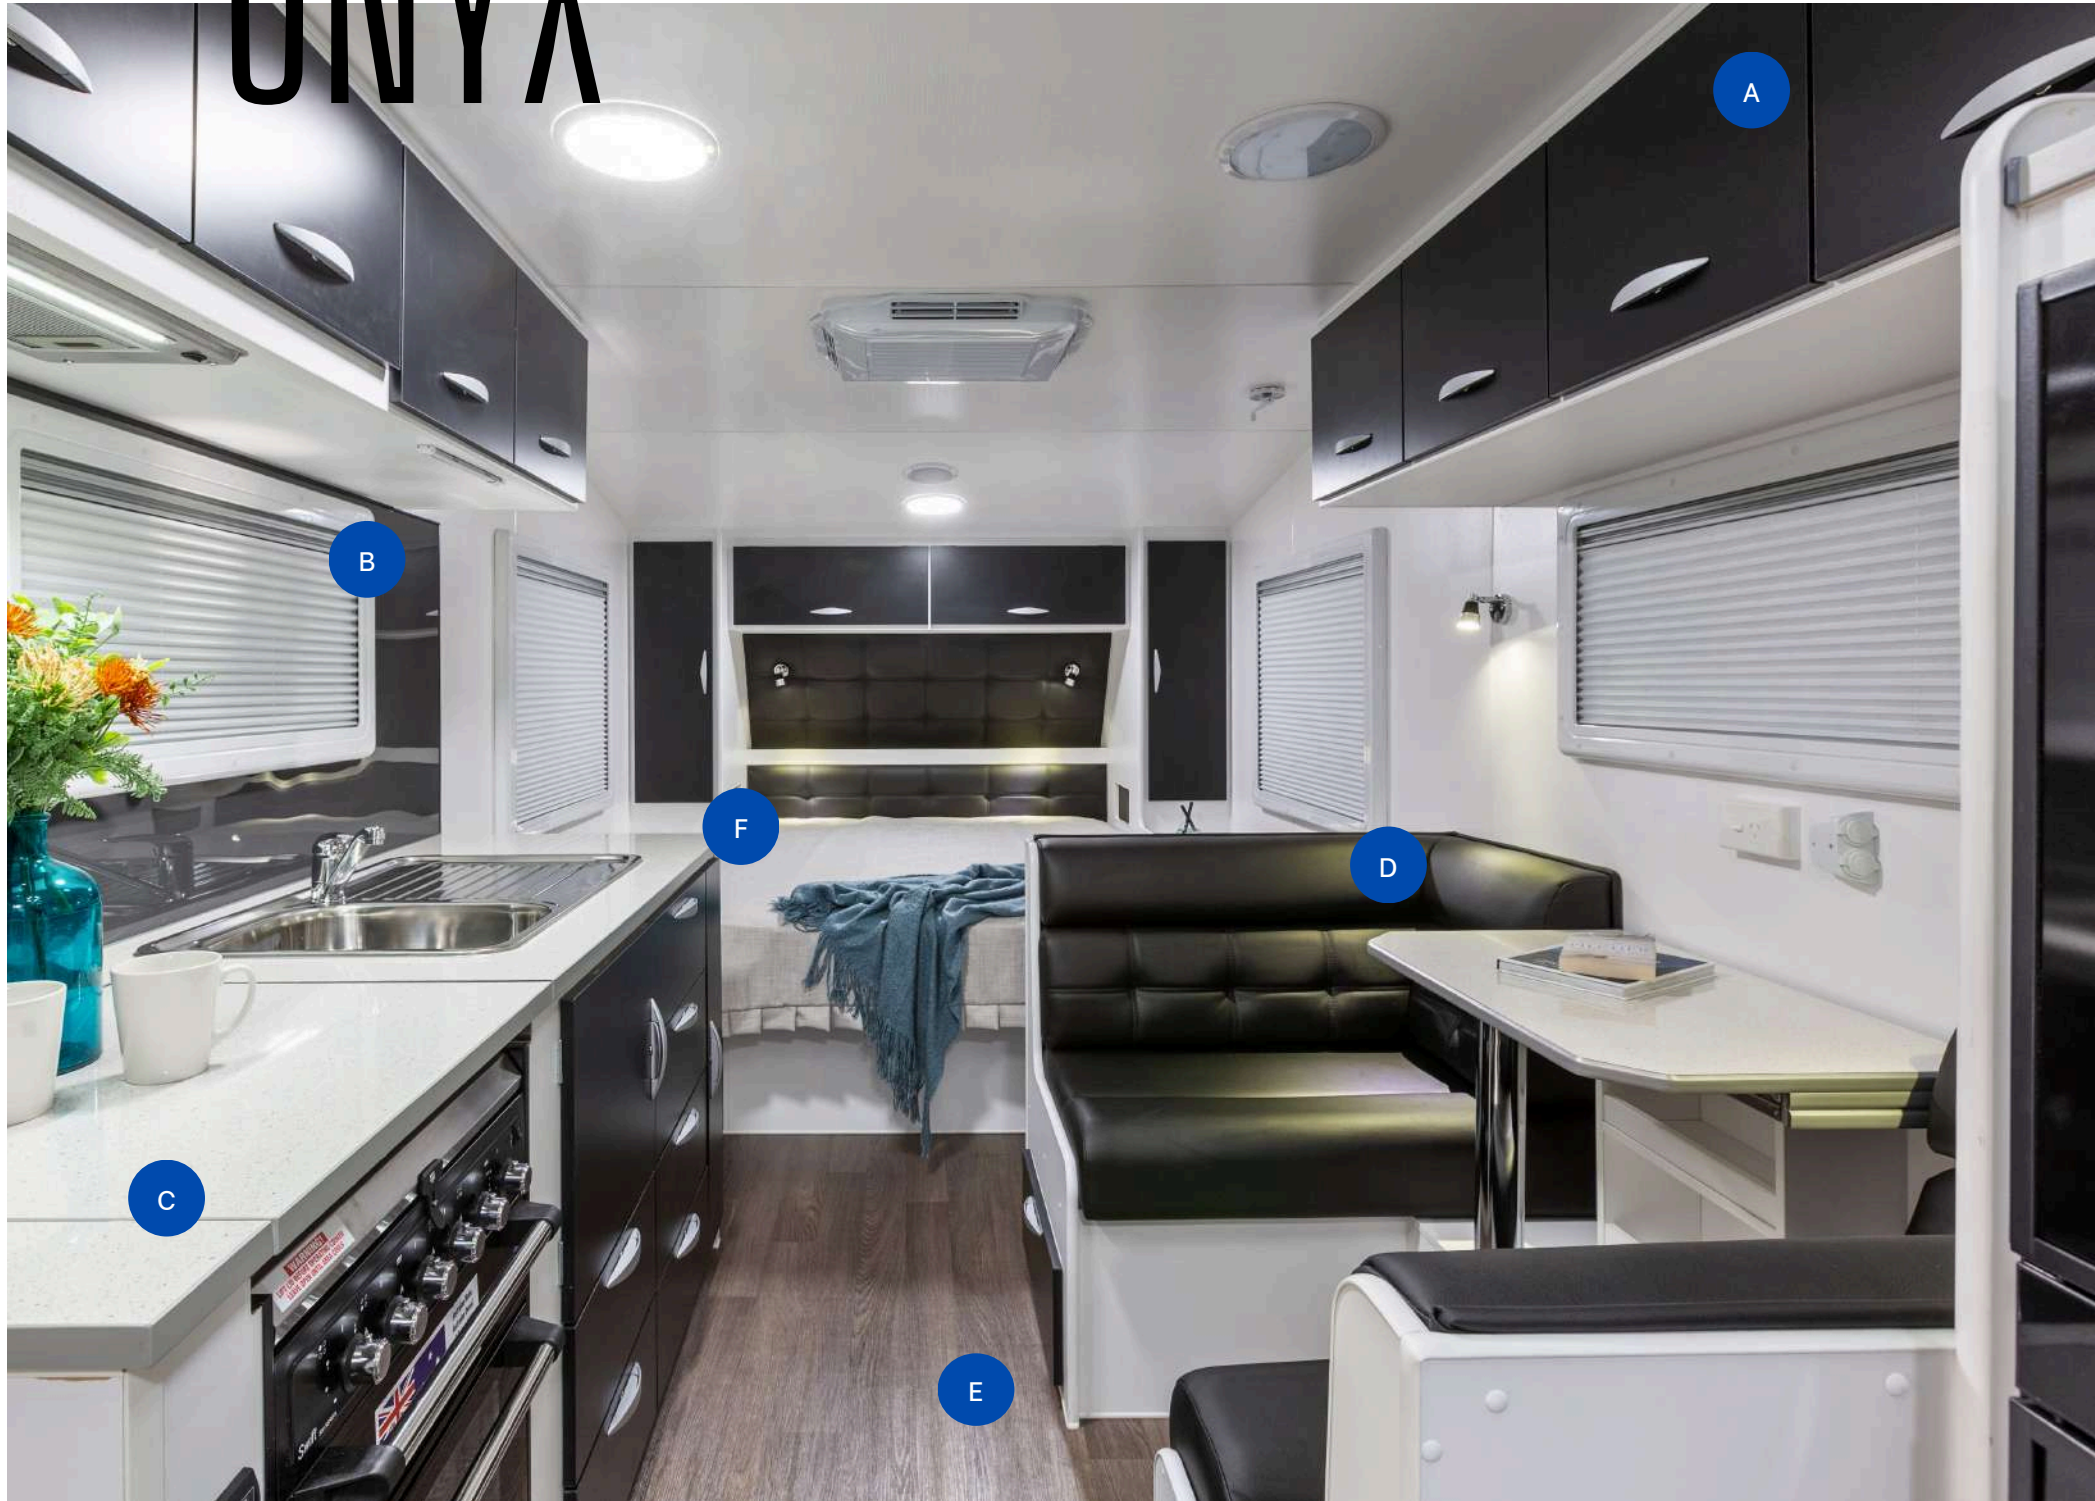

ONYX

Light accents liven up this dark and moody scheme allowing a seamless blend between the two.

A CUPBOARDS
NX623 Black Matt

B SPLASHBACK
Shadow Grey

C BENCHTOP
White Quartz

D UPHOLSTERY
Viva Obsidian

E FLOORING
Boston Dark

F CURTAIN/DOONA
Vista Pumice