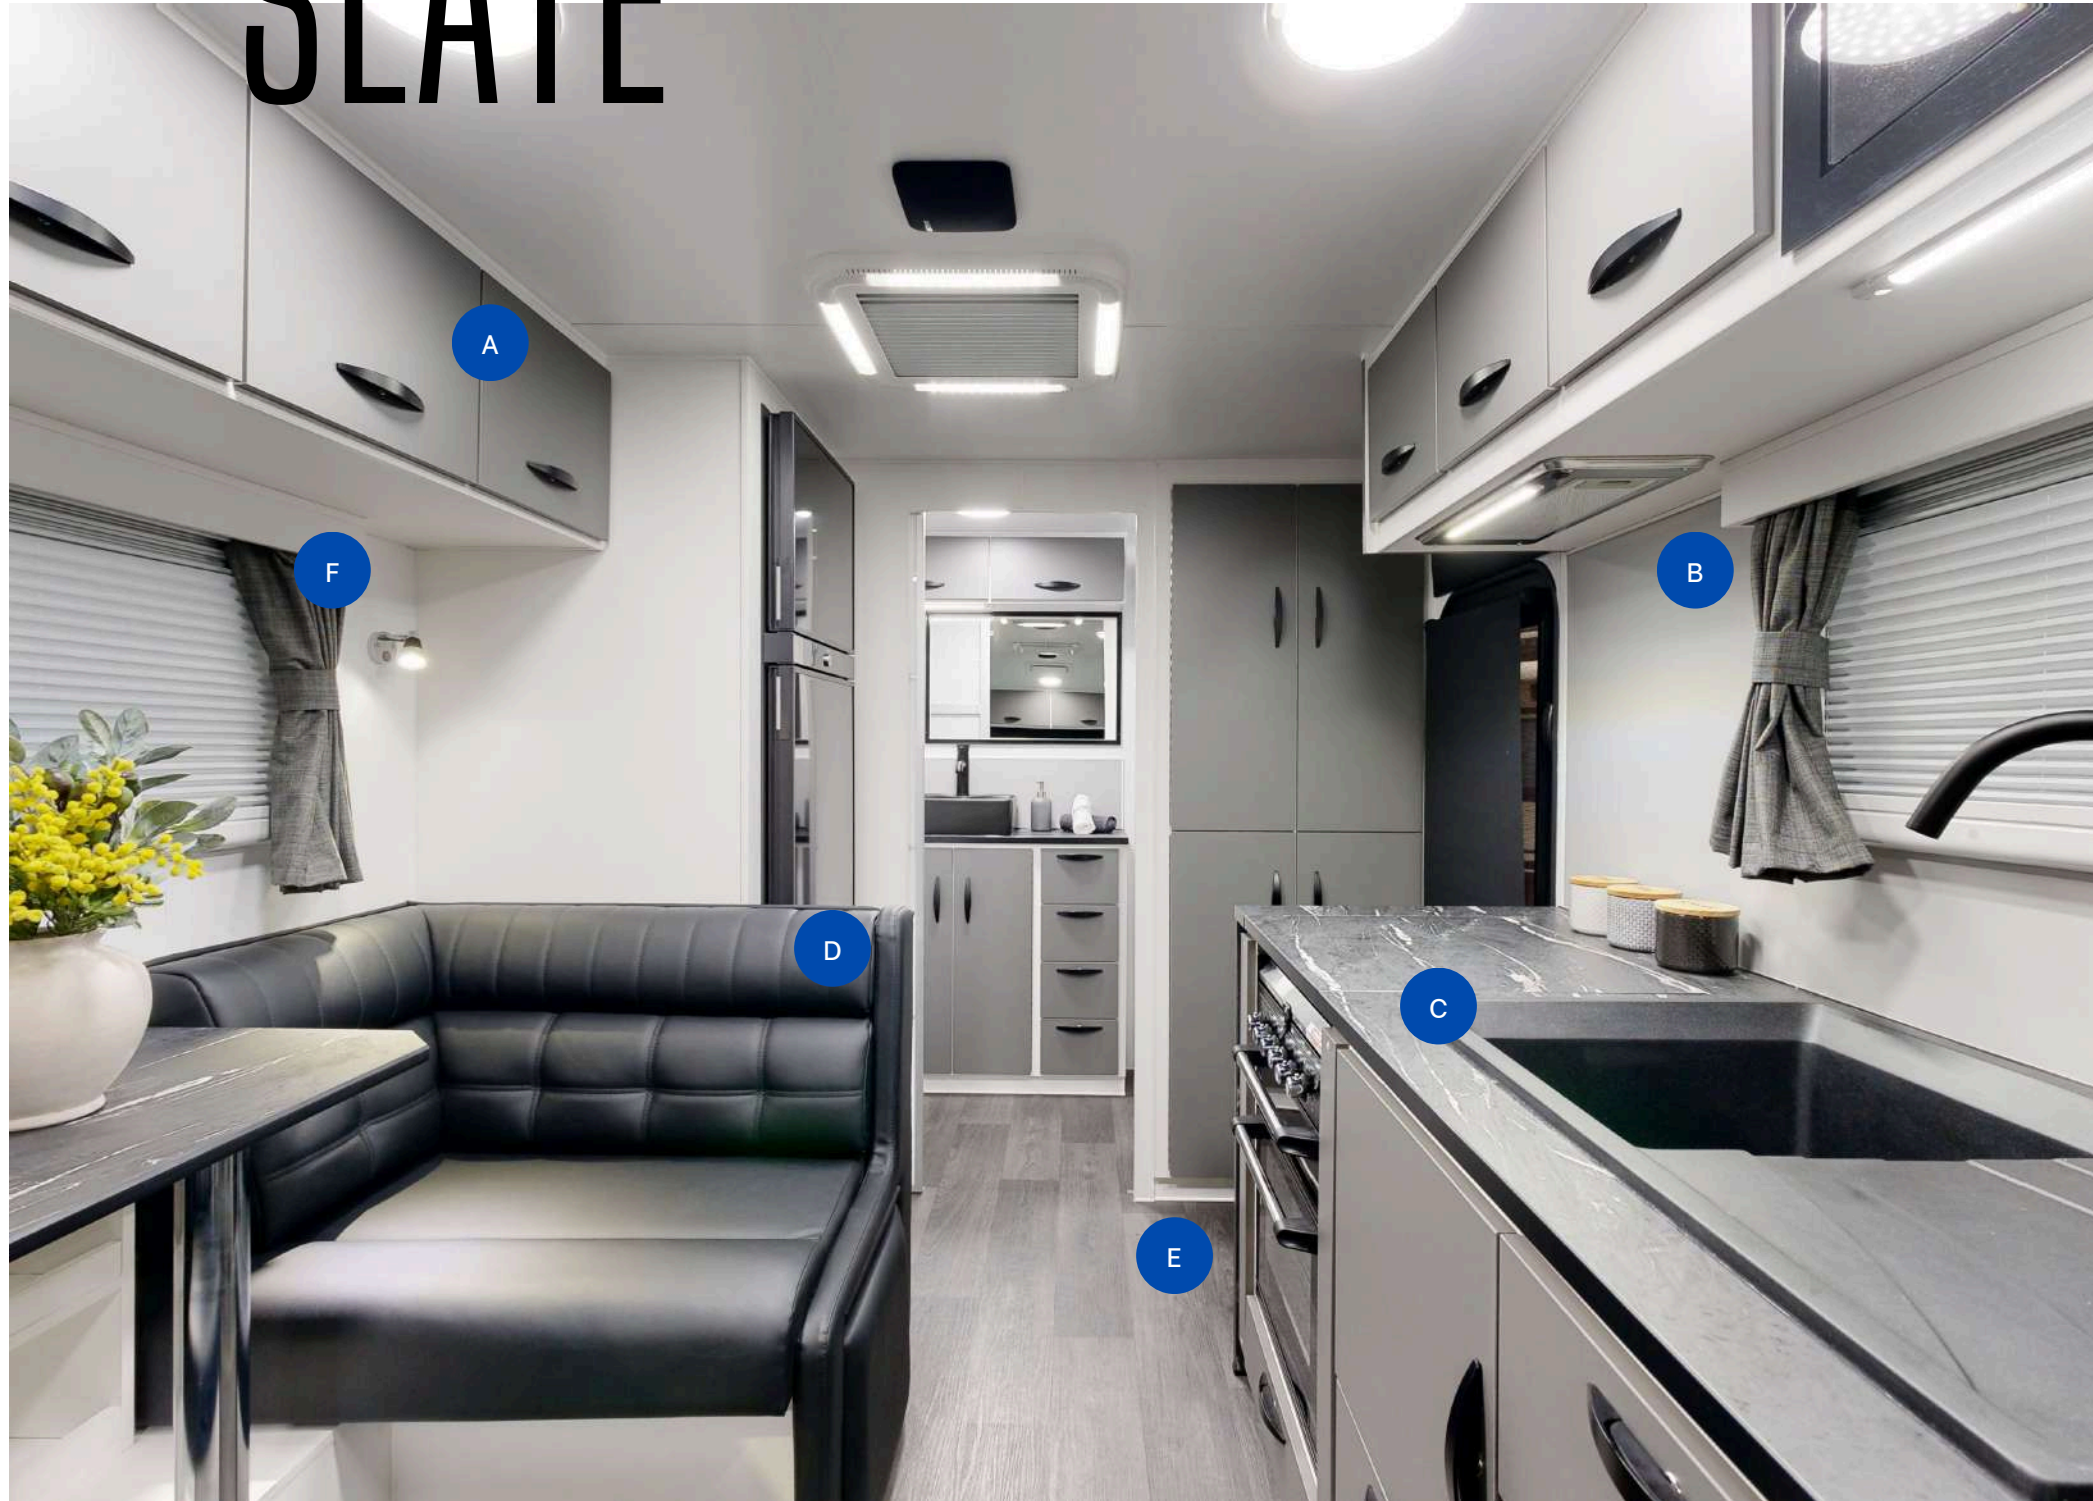

SLATE

Modernity describes this scheme through the use of dark hues and contemporary textures.

A CUPBOARDS
NX632 Onyx Grey Matt

B SPLASHBACK
Ash Grey

C BENCHTOP
Selinus Marble

D UPHOLSTERY
Viva Obsidian

E FLOORING
Dark Swan Grey

F CURTAIN/DOONA
Vista Shadow