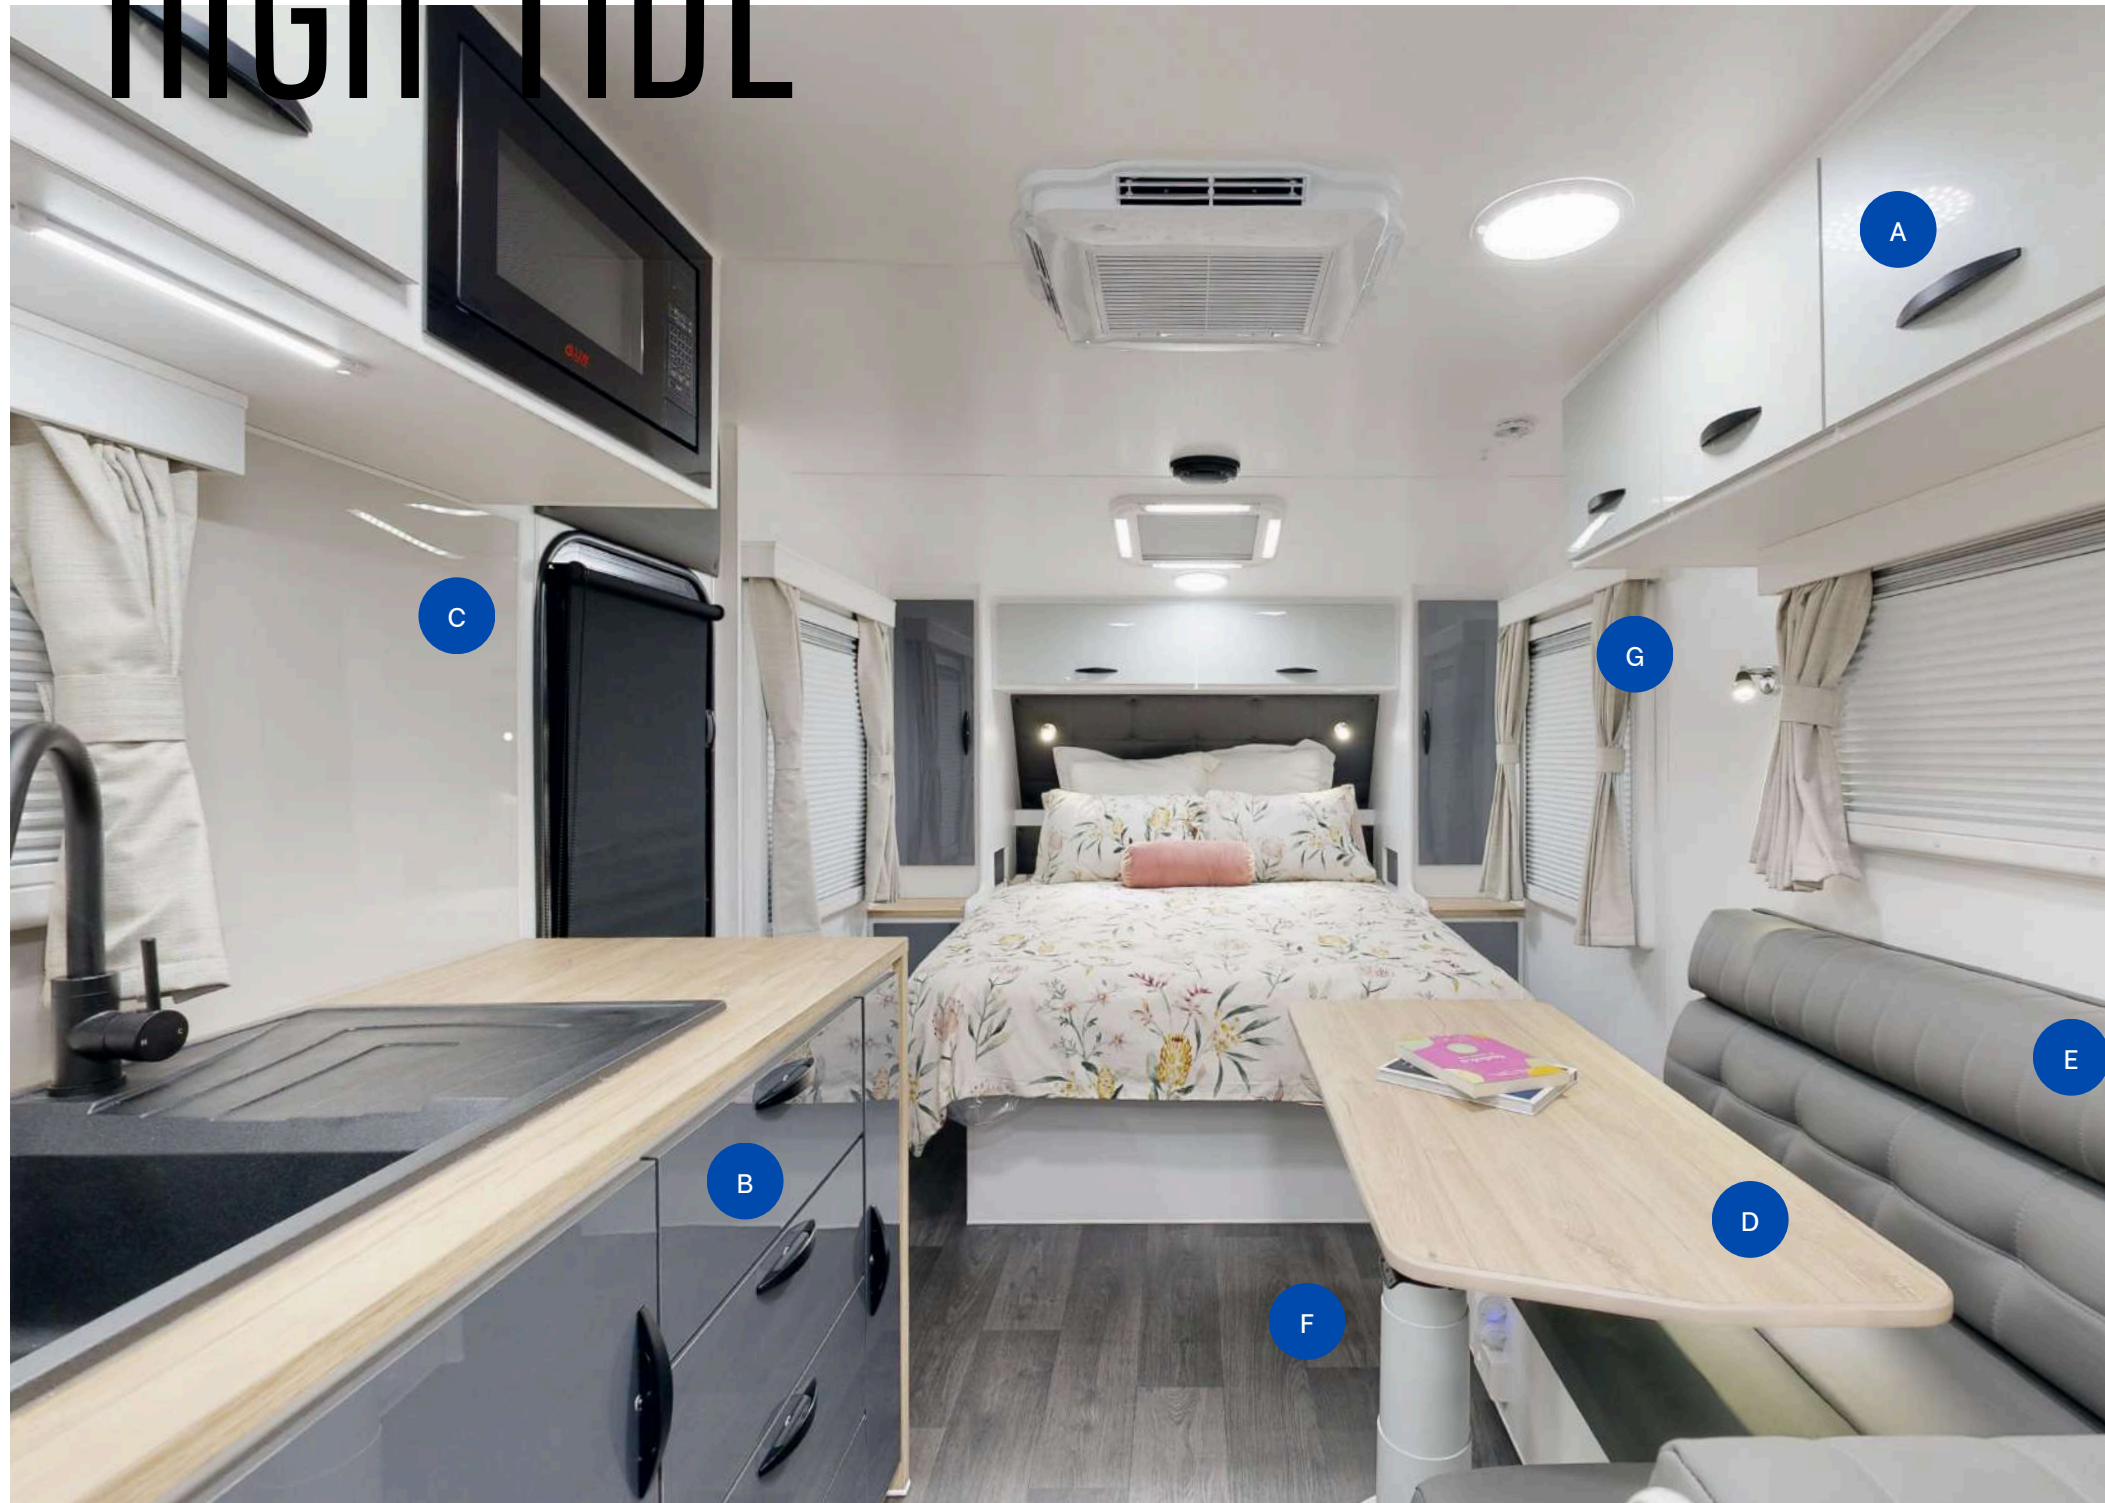

HIGH TIDE

This soft, harmonious colour palette is inspired by the coast through the use of light tones and delicate timbers.

*SUPREME MODEL PICTURED, BLACK PACK OPTIONAL EXTRA

- **A** OVERHEAD CUPBOARDS
  NX396 Argento
- **B** BASE CUPBOARDS
  NX340 Metallic Grey
- **C** SPLASHBACK
  Vanilla
- **D** BENCHTOP
  Luuk Oak
- **E** UPHOLSTERY
  Vegas Metal
- **F** FLOORING
  Dark Swan Grey
- **G** CURTAIN/DOONA
  Cambridge Porcelain